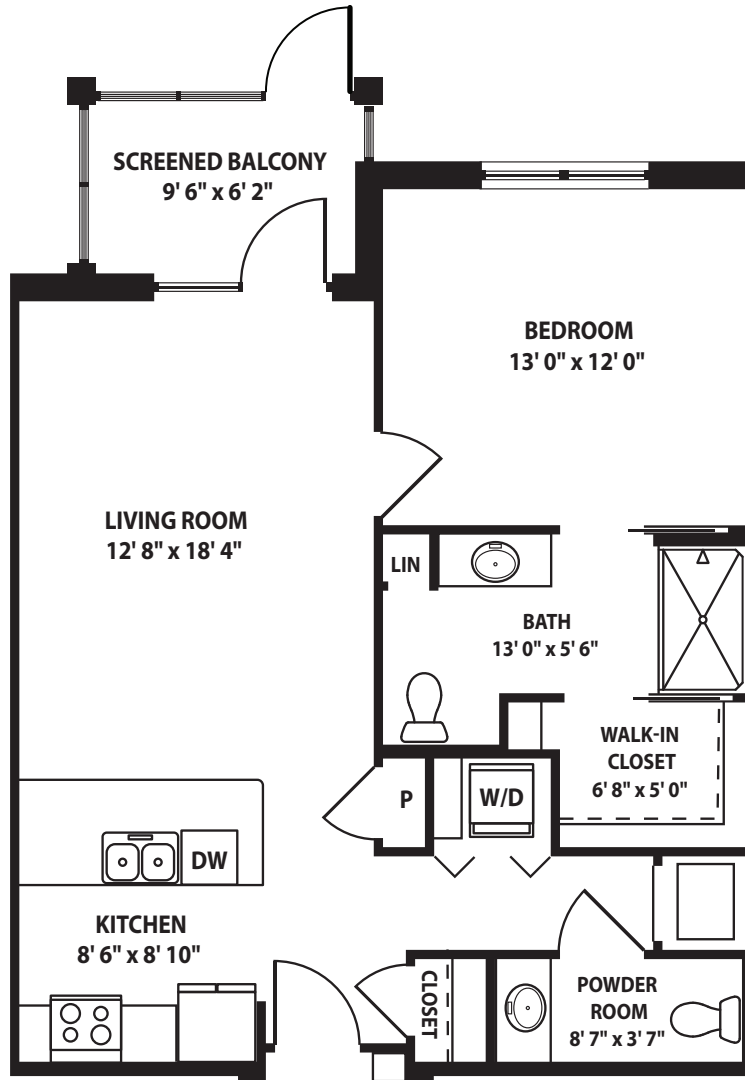

# CRANE

1 Bedroom | 1.5 Bathroom | 797 sq. ft.

*Square footage is approximate. All renderings are subject to change.*

Information Center | 21101 Design Parc Lane, Unit #101 | Estero, FL 33928 | (239) 202-0505 | [ColonnadeEstero.org](http://ColonnadeEstero.org)