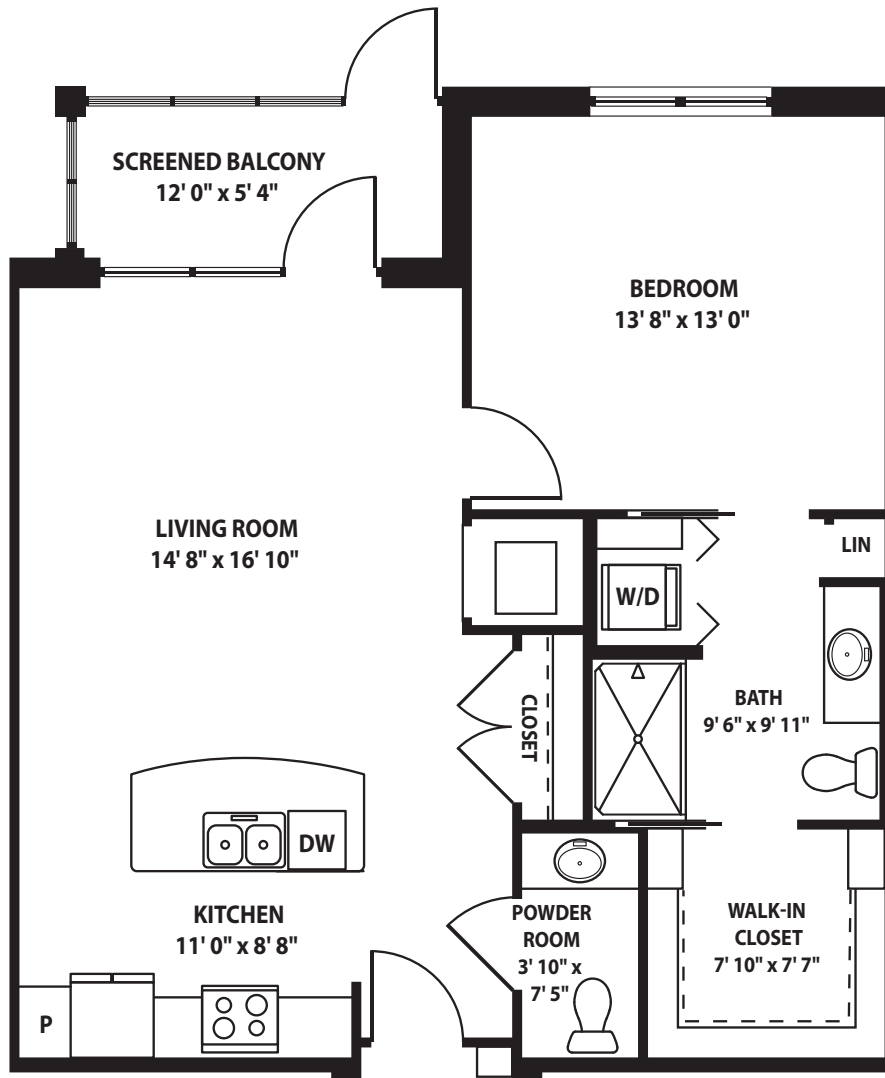

EGRET

1 Bedroom | 1.5 Bathroom | 850 sq. ft.

Square footage is approximate. All renderings are subject to change.

Information Center | 21101 Design Parc Lane, Unit #101 | Estero, FL 33928 | (239) 202-0505 | ColonnadeEstero.org