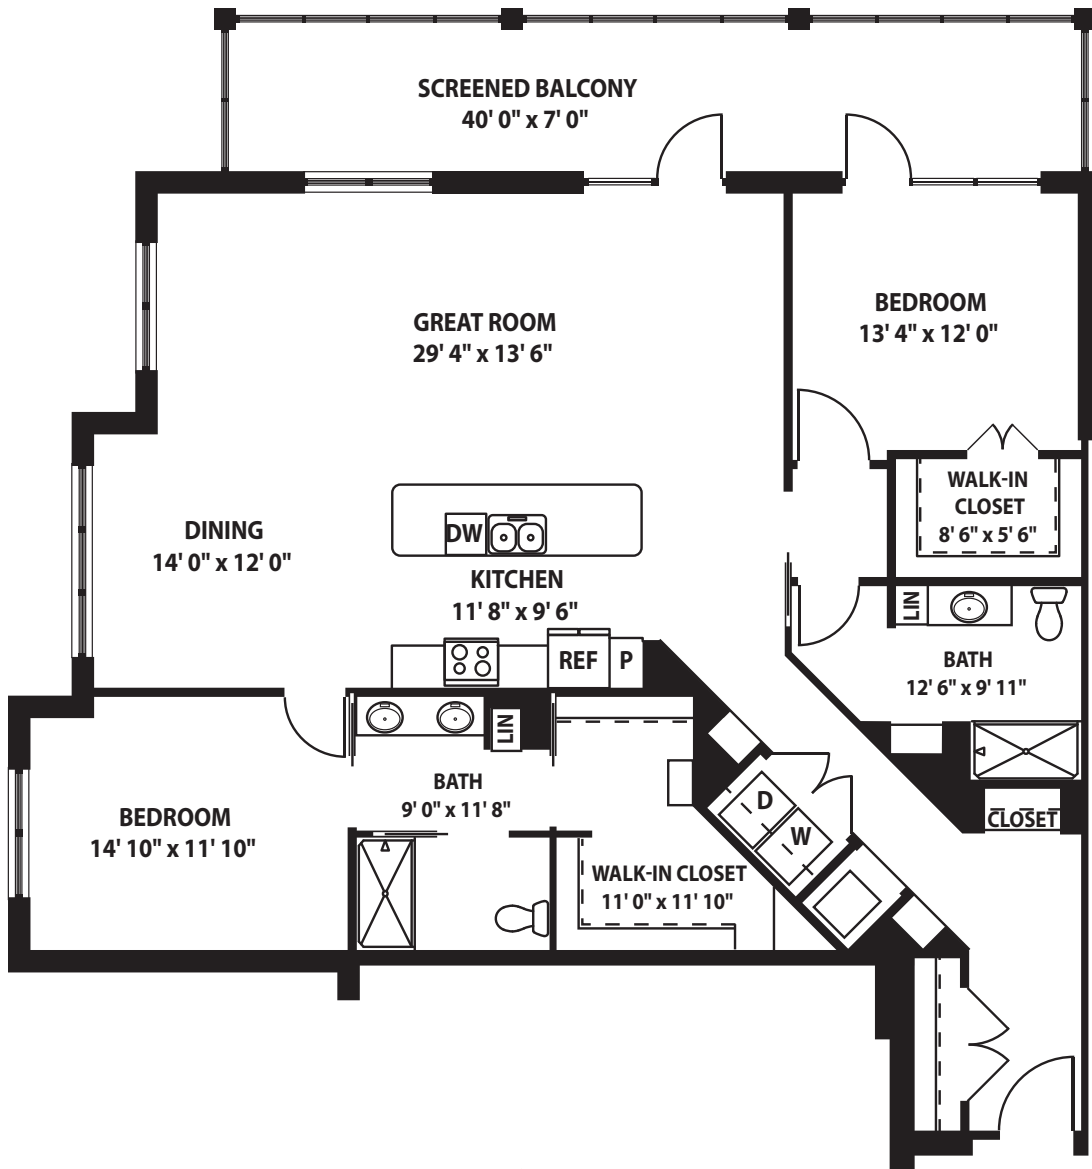

# STARLING

2 Bedroom | 2 Bathroom | 1,860 sq. ft.

*Square footage is approximate. All renderings are subject to change.*

Information Center | 21101 Design Parc Lane, Unit #101 | Estero, FL 33928 | (239) 202-0505 | ColonnadeEstero.org