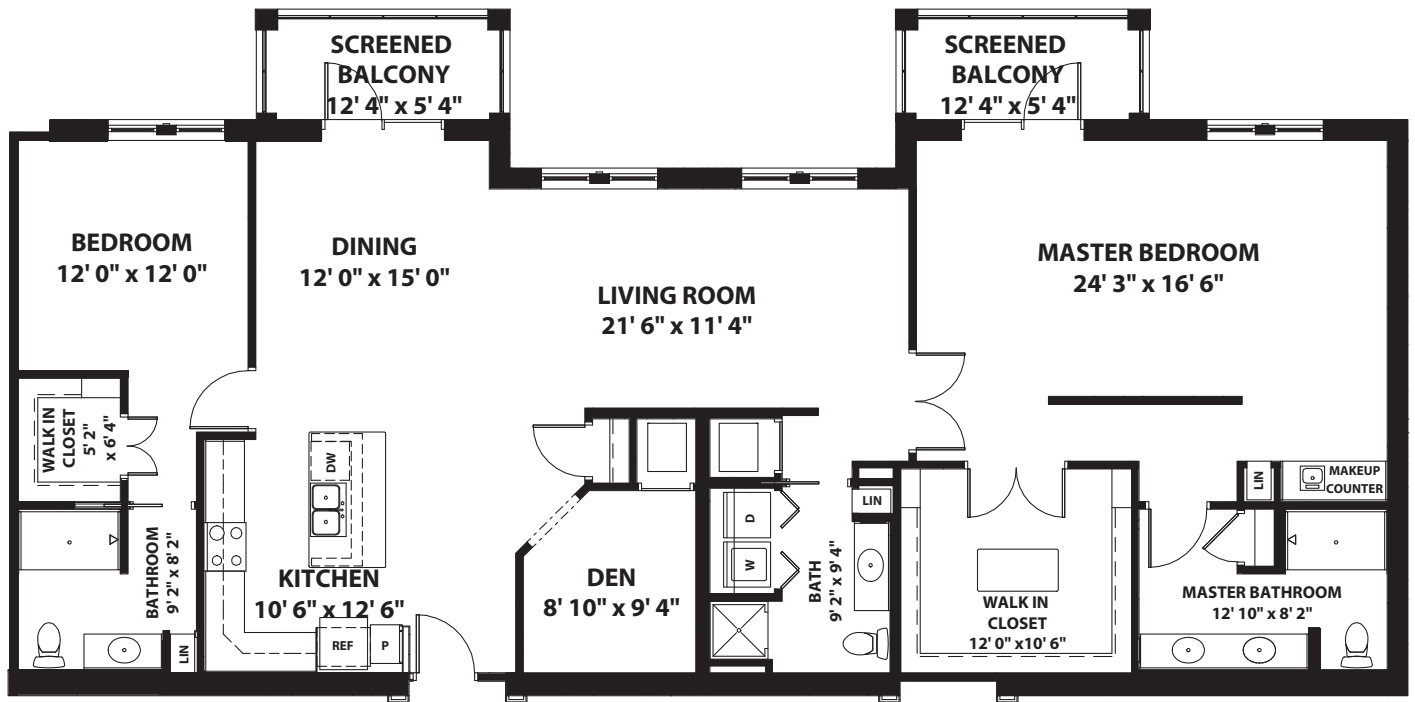

ROYAL TERN

2 Bedroom with Den | 3 Bathroom | 1,954 sq. ft.

Square footage is approximate. All renderings are subject to change.

Information Center | 21101 Design Parc Lane, Unit #101 | Estero, FL 33928 | (239) 202-0505 | ColonnadeEstero.org