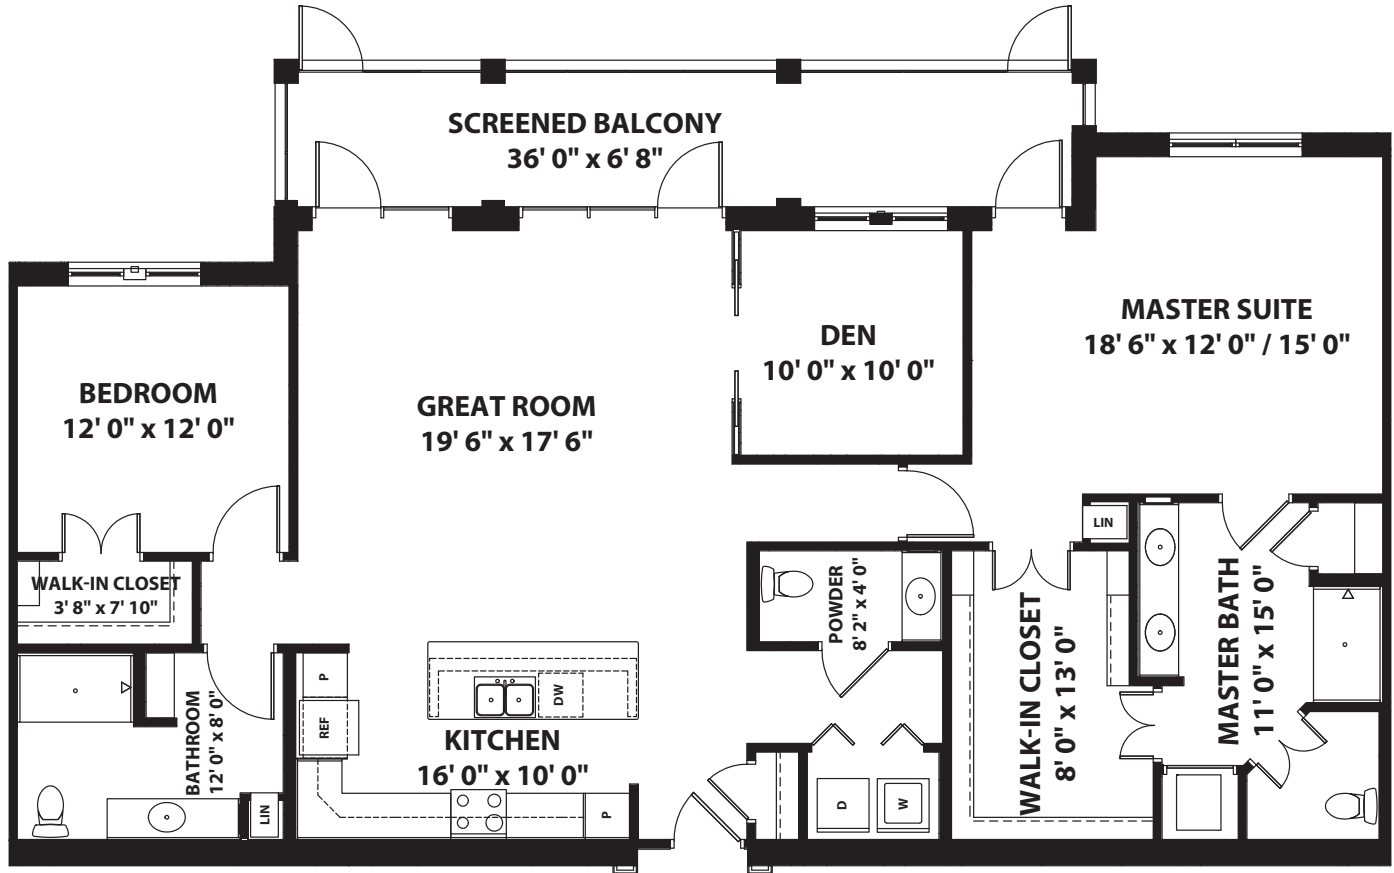

# SWAN

2 Bedroom with Den | 2.5 Bathroom | 1,720 sq. ft.

*Square footage is approximate. All renderings are subject to change.*

Information Center | 21101 Design Parc Lane, Unit #101 | Estero, FL 33928 | (239) 202-0505 | ColonnadeEstero.org