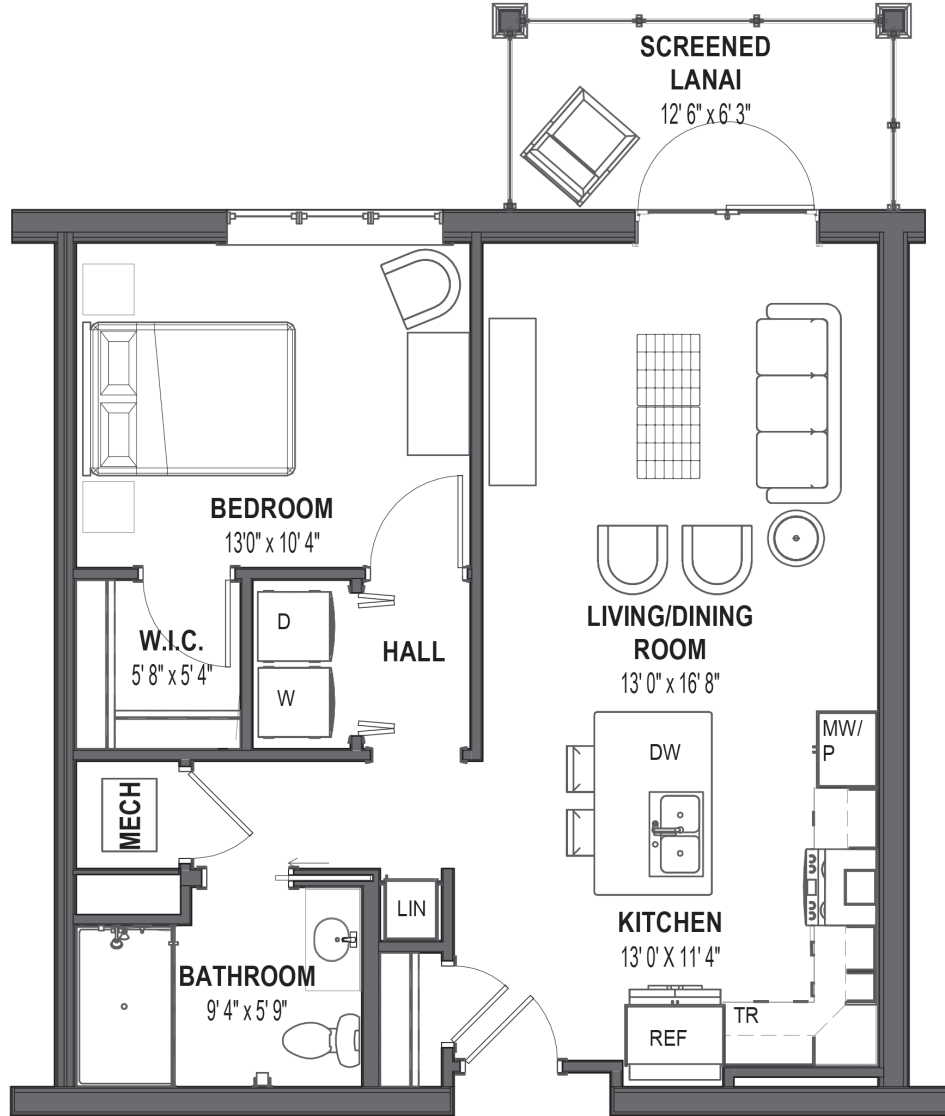

CORMORANT

1 Bedroom | 1 Bathroom | 718 sq. ft.

Square footage is approximate. All renderings are subject to change.

Information Center | 21101 Design Parc Lane, Unit #101 | Estero, FL 33928 | (239) 202-0505 | ColonnadeEstero.org