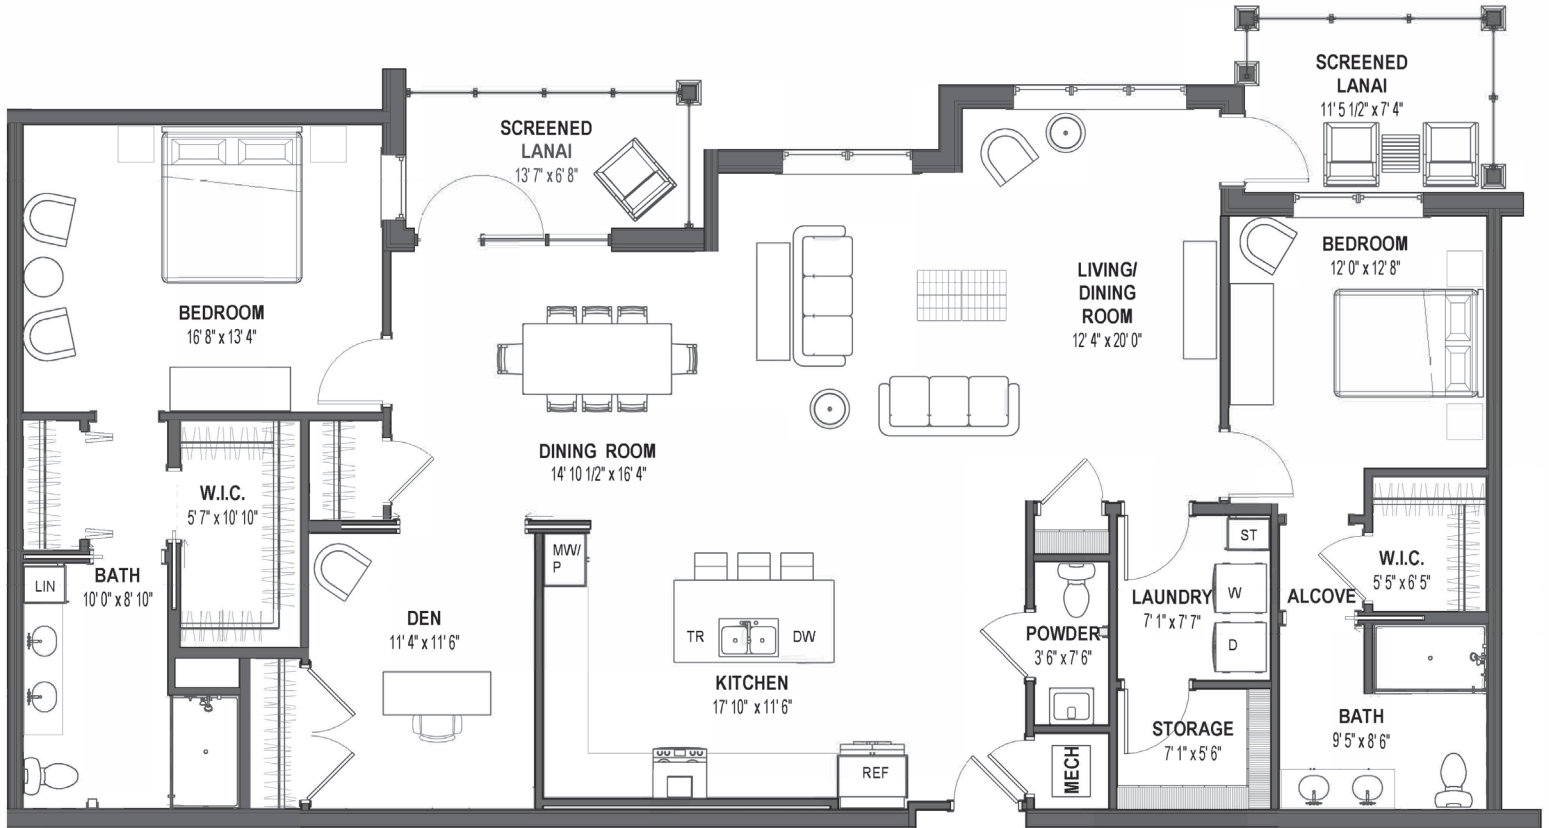

# DUNLIN

2 Bedroom, Den | 2.5 Bathroom | 1,964 sq. ft.

Square footage is approximate. All renderings are subject to change.

Information Center | 21101 Design Parc Lane, Unit #101 | Estero, FL 33928 | (239) 202-0505 | ColonnadeEstero.org