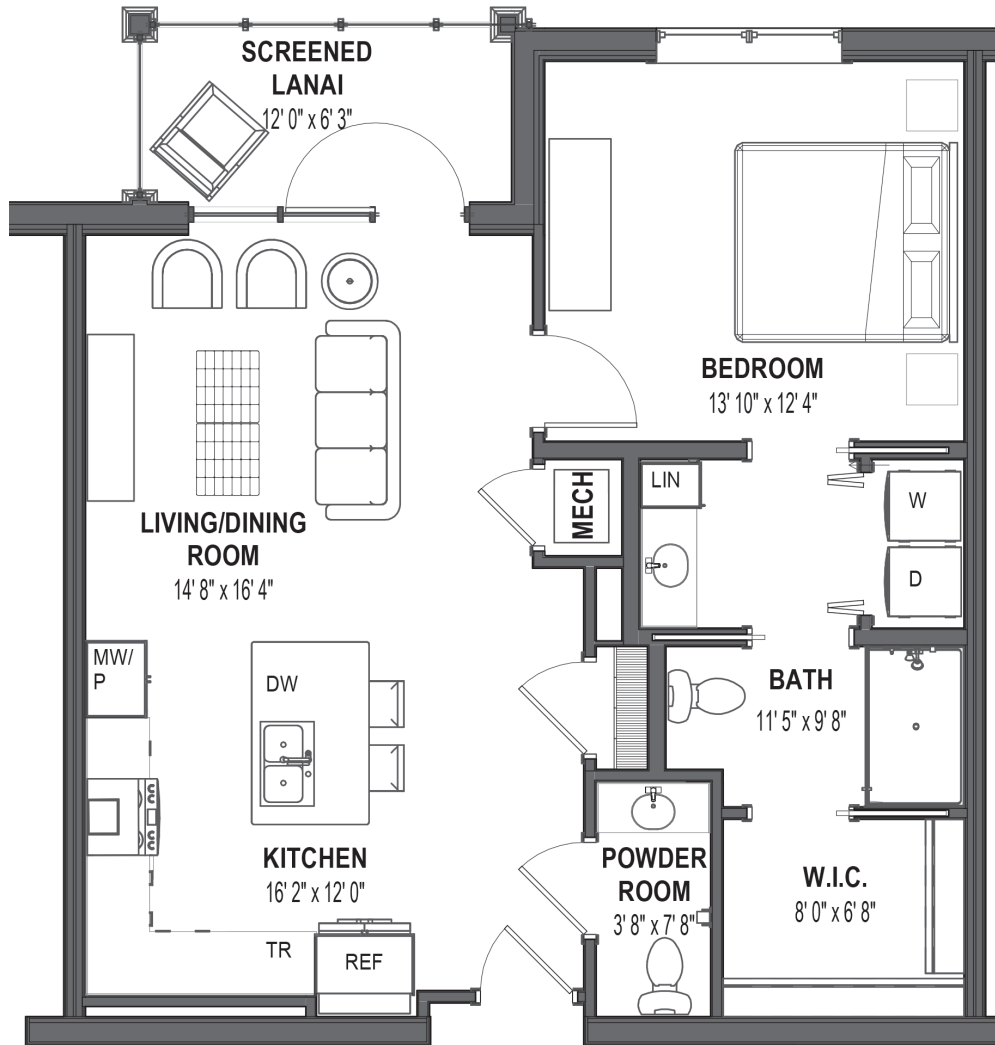

# EGRET

1 Bedroom | 1.5 Bathroom | 803 sq. ft.

Square footage is approximate. All renderings are subject to change.

Information Center | 21101 Design Parc Lane, Unit #101 | Estero, FL 33928 | (239) 202-0505 | ColonnadeEstero.org