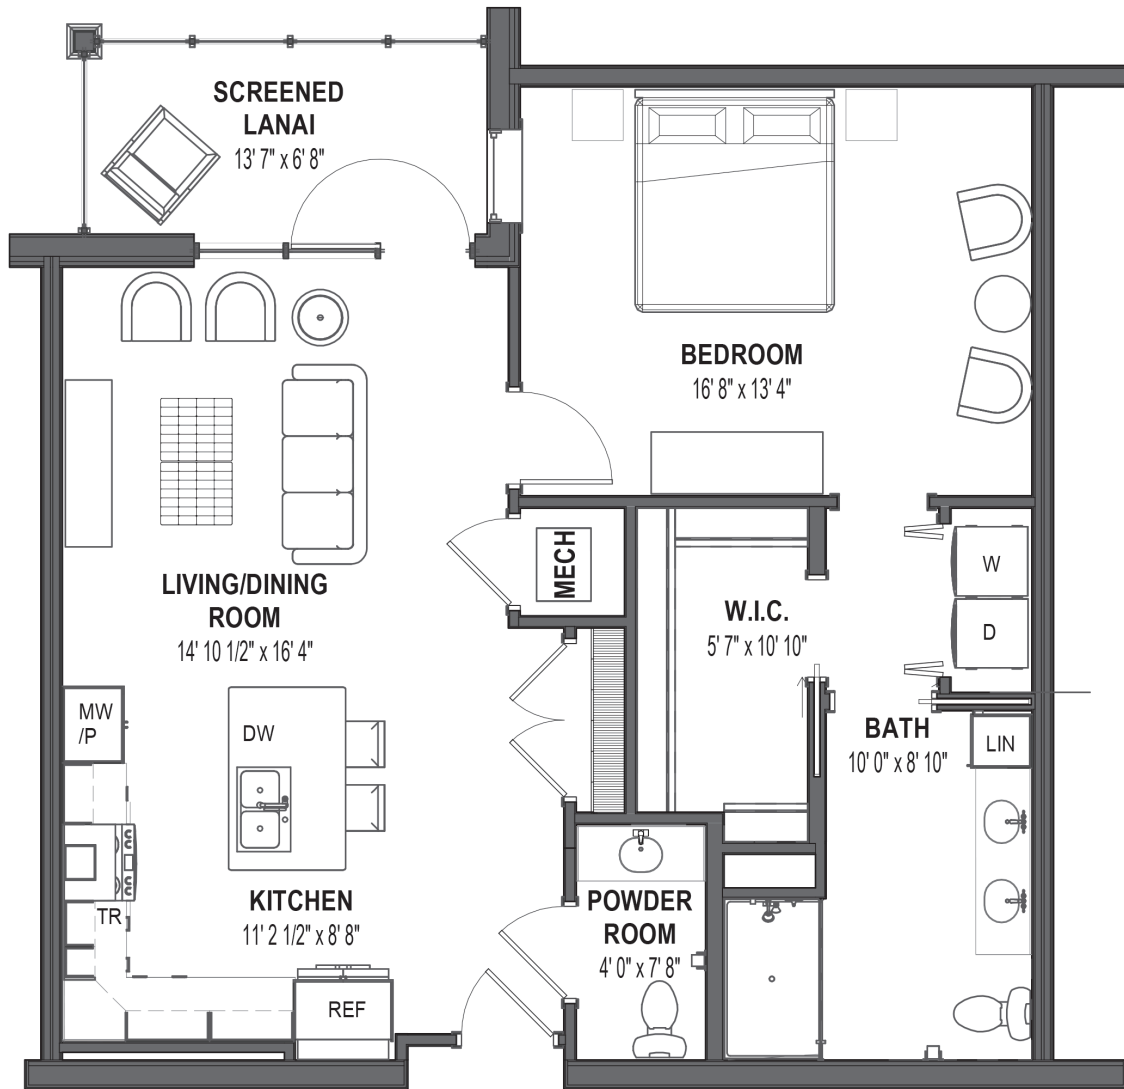

# HERON

1 Bedroom | 1.5 Bathroom | 905 sq. ft.

Square footage is approximate. All renderings are subject to change.

Information Center | 21101 Design Parc Lane, Unit #101 | Estero, FL 33928 | (239) 202-0505 | ColonnadeEstero.org