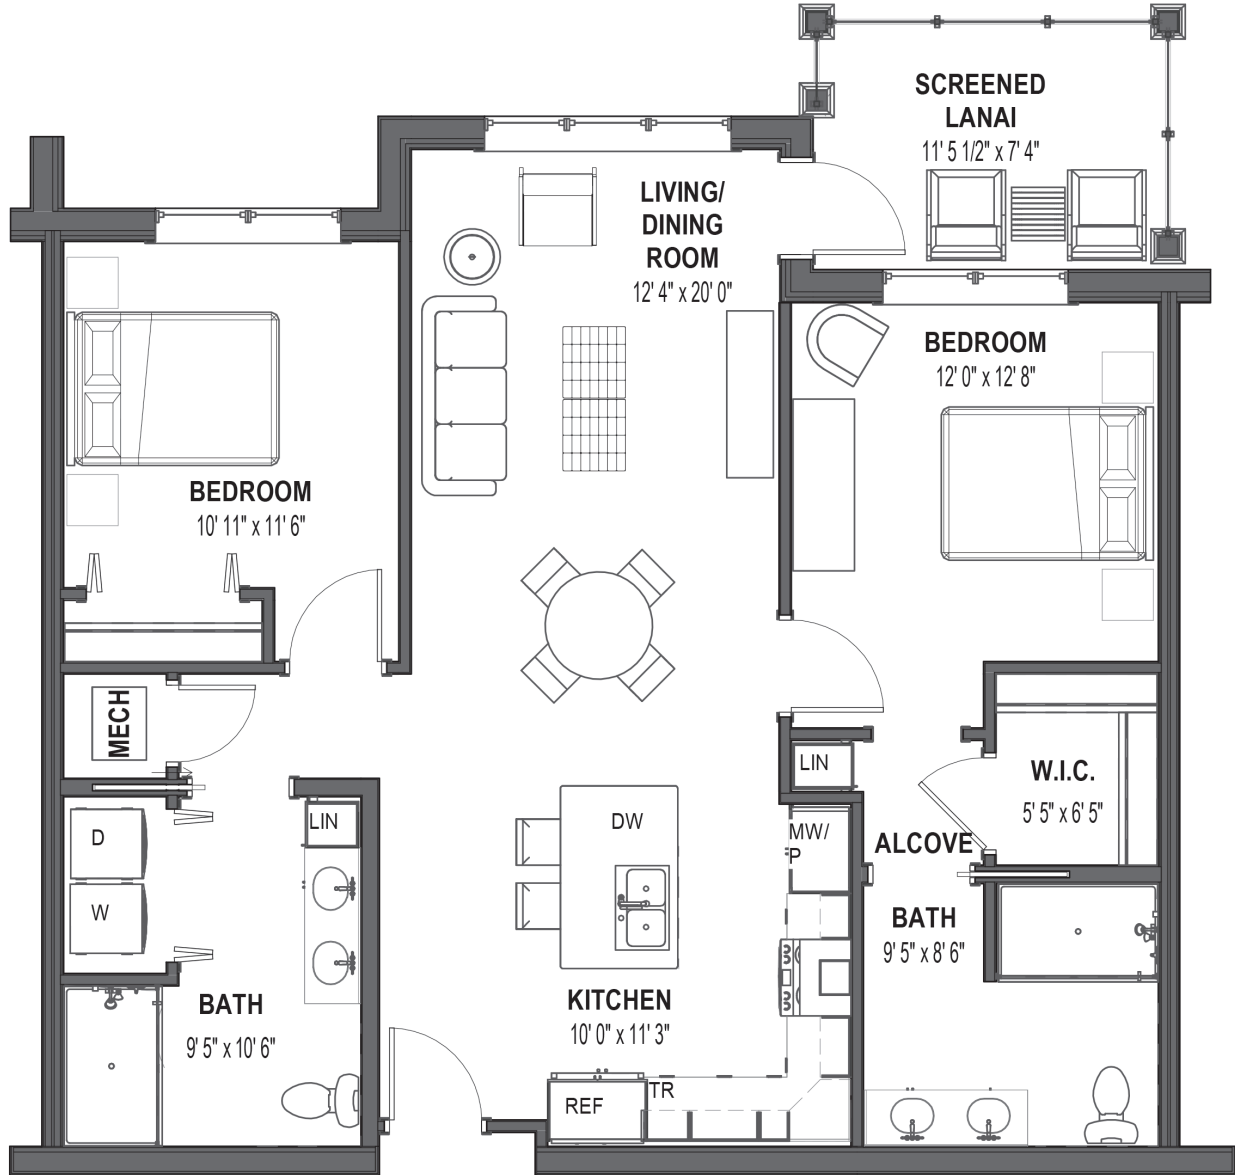

# MALLARD

2 Bedroom | 2 Bathroom | 1,059 sq. ft.

Square footage is approximate. All renderings are subject to change.

Information Center | 21101 Design Parc Lane, Unit #101 | Estero, FL 33928 | (239) 202-0505 | ColonnadeEstero.org