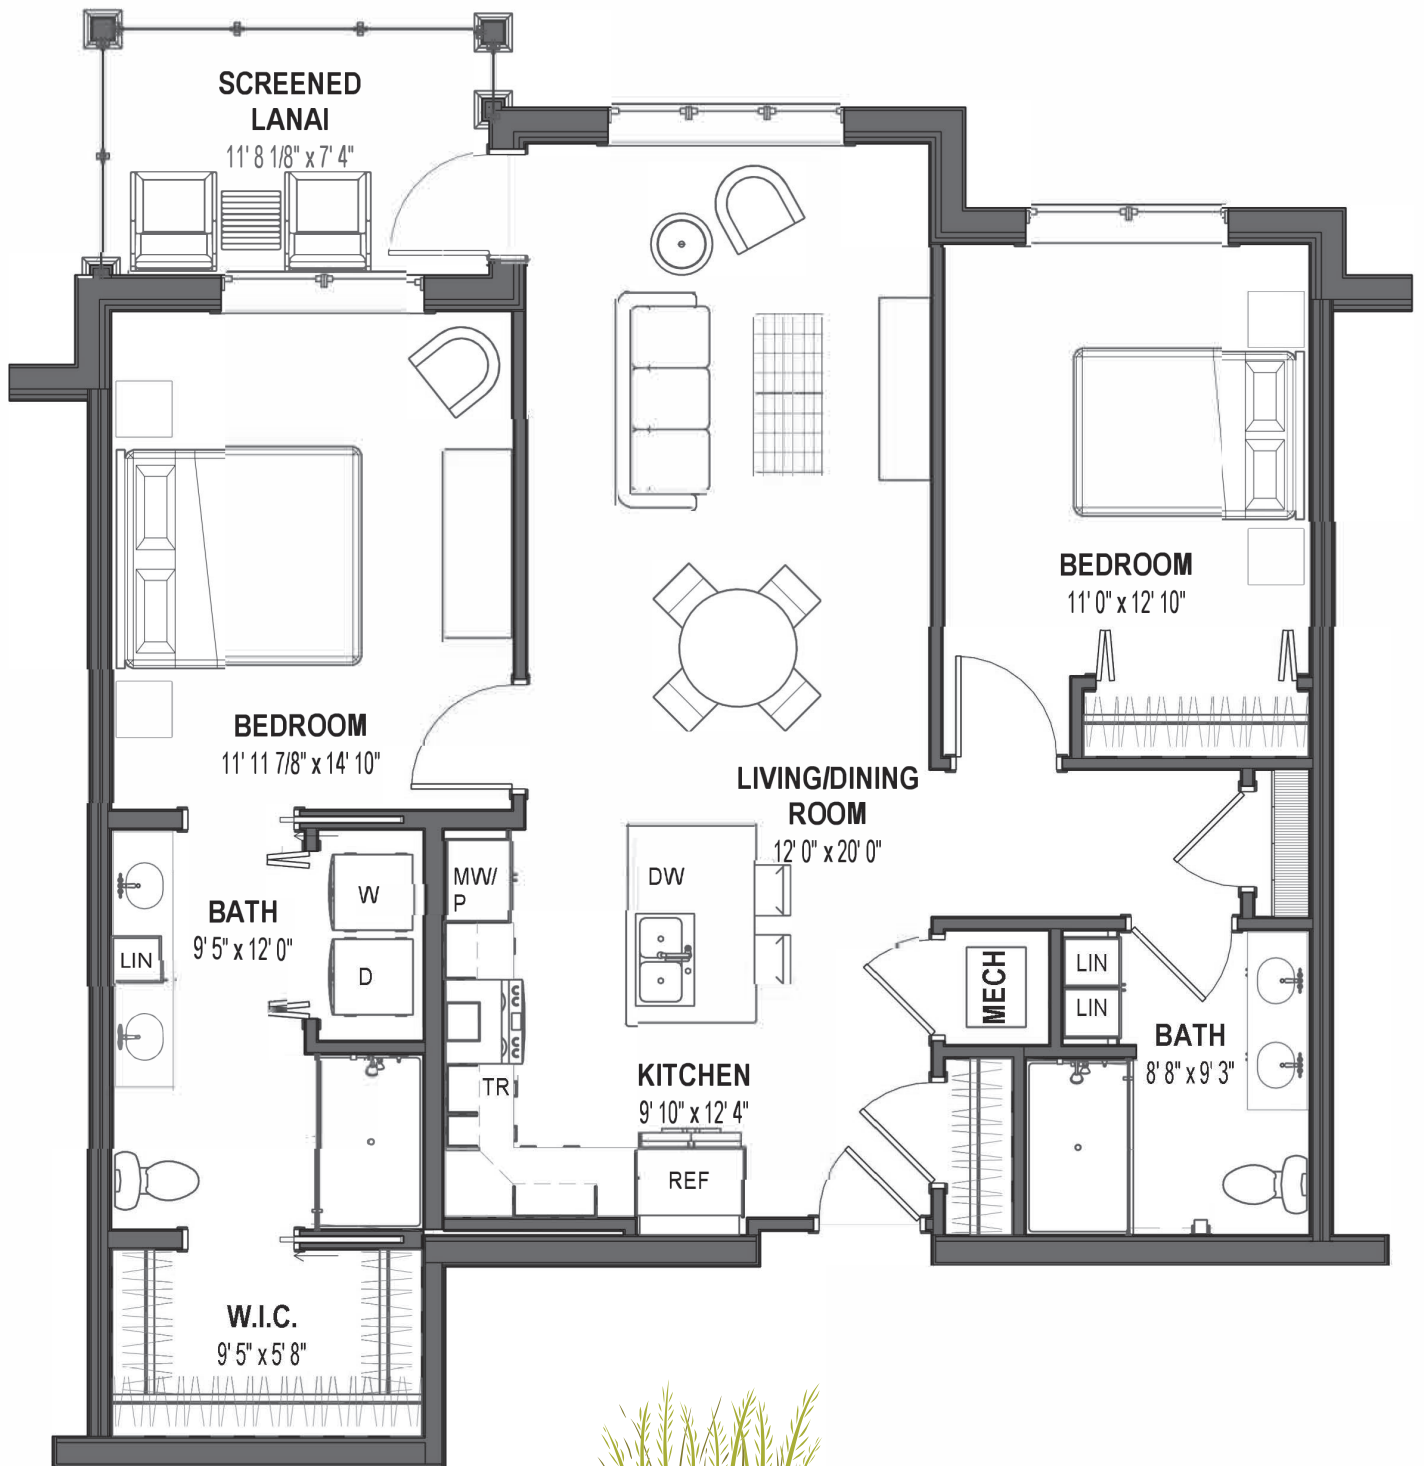

# OSPREY

2 Bedroom | 2 Bathroom | 1,117 sq. ft.

Square footage is approximate. All renderings are subject to change.

Information Center | 21101 Design Parc Lane, Unit #101 | Estero, FL 33928 | (239) 202-0505 | ColonnadeEstero.org