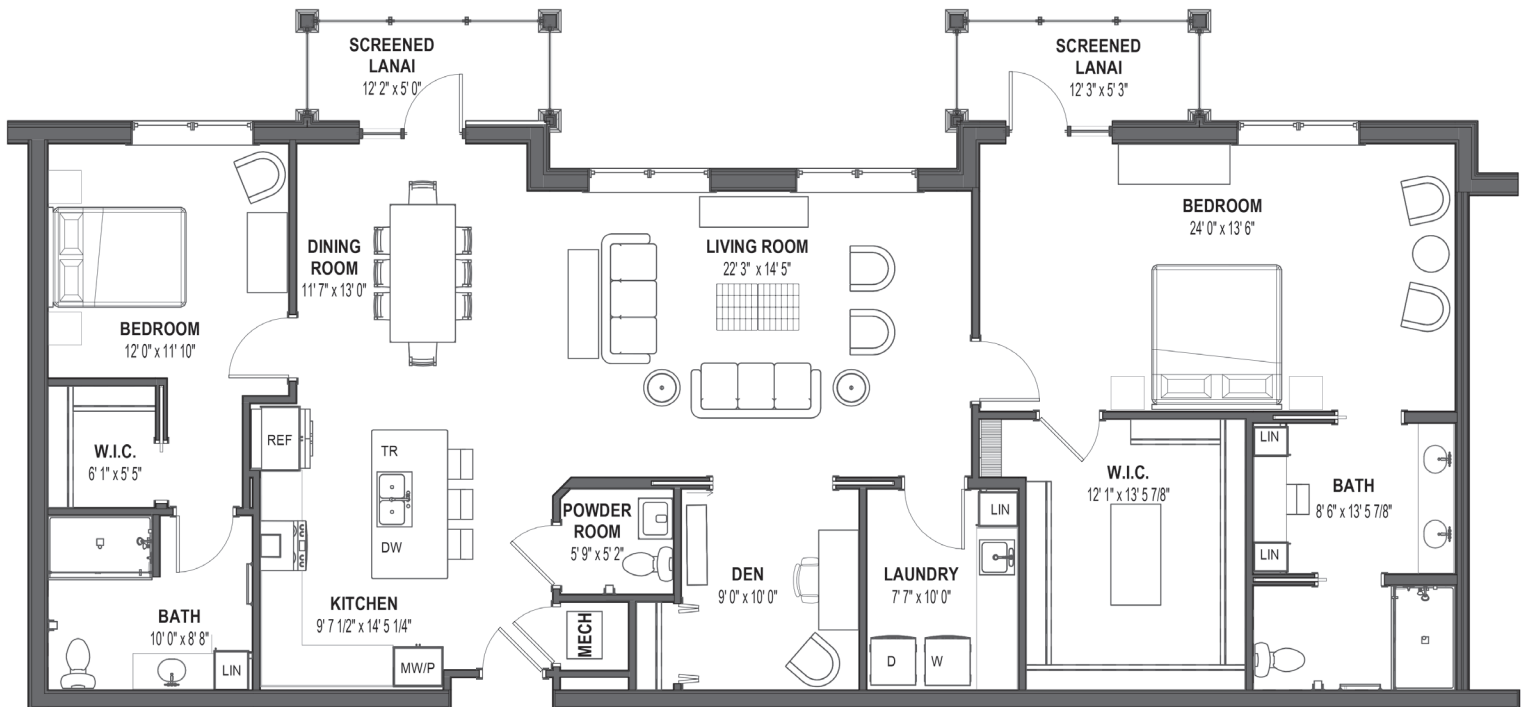

# ROYAL TERN

2 Bedroom, Den | 2.5 Bathroom | 1,875 sq. ft.

Square footage is approximate. All renderings are subject to change.

Information Center | 21101 Design Parc Lane, Unit #101 | Estero, FL 33928 | (239) 202-0505 | ColonnadeEstero.org