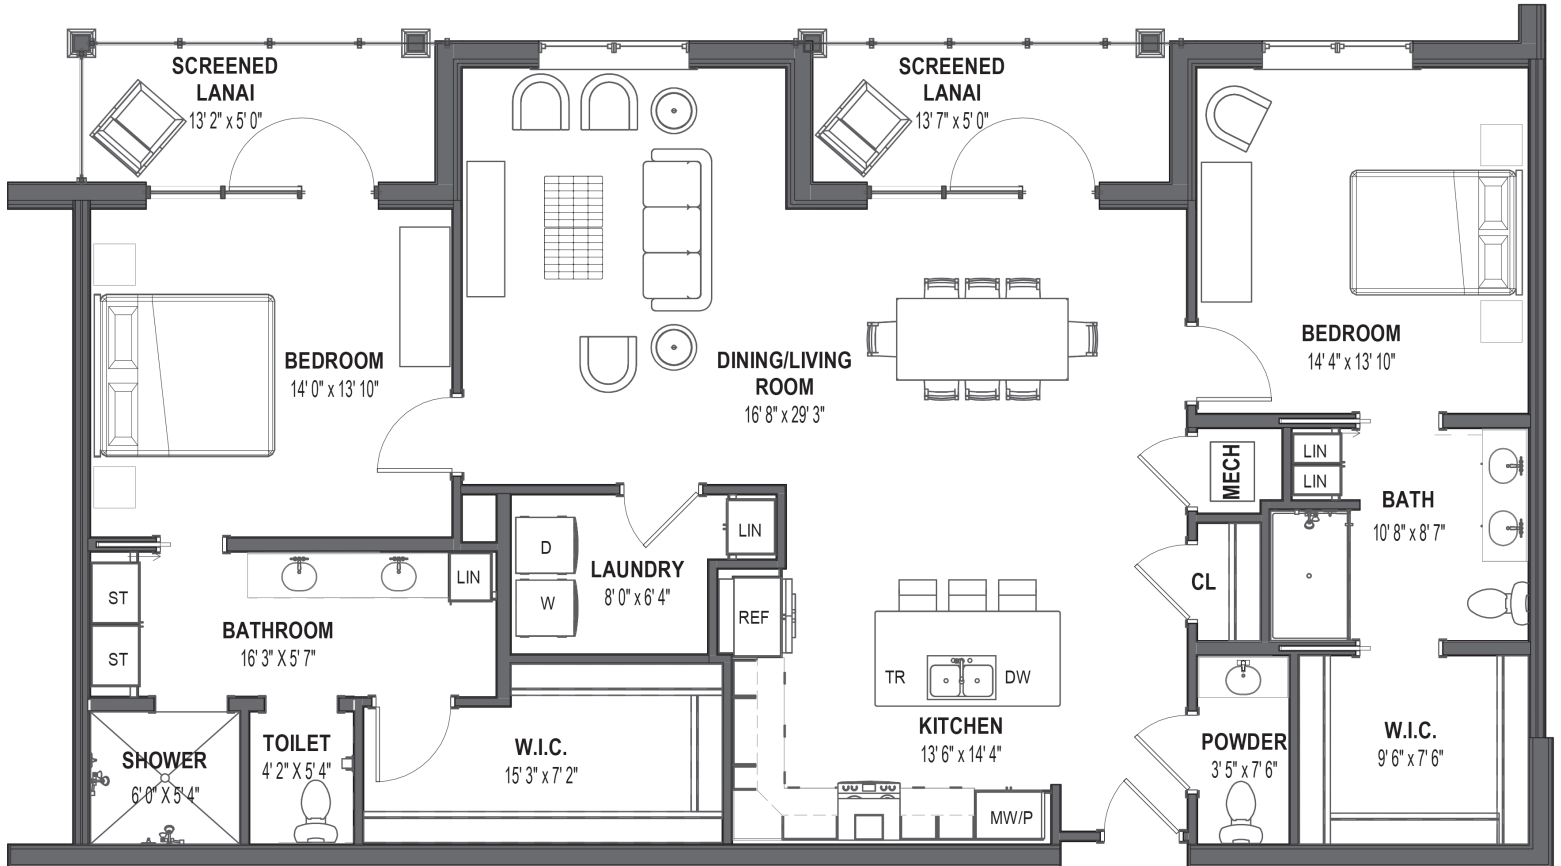

SANDERLING

2 Bedroom | 2.5 Bathroom | 1,620 sq. ft.

Square footage is approximate. All renderings are subject to change.

Information Center | 21101 Design Parc Lane, Unit #101 | Estero, FL 33928 | (239) 202-0505 | ColonnadeEstero.org