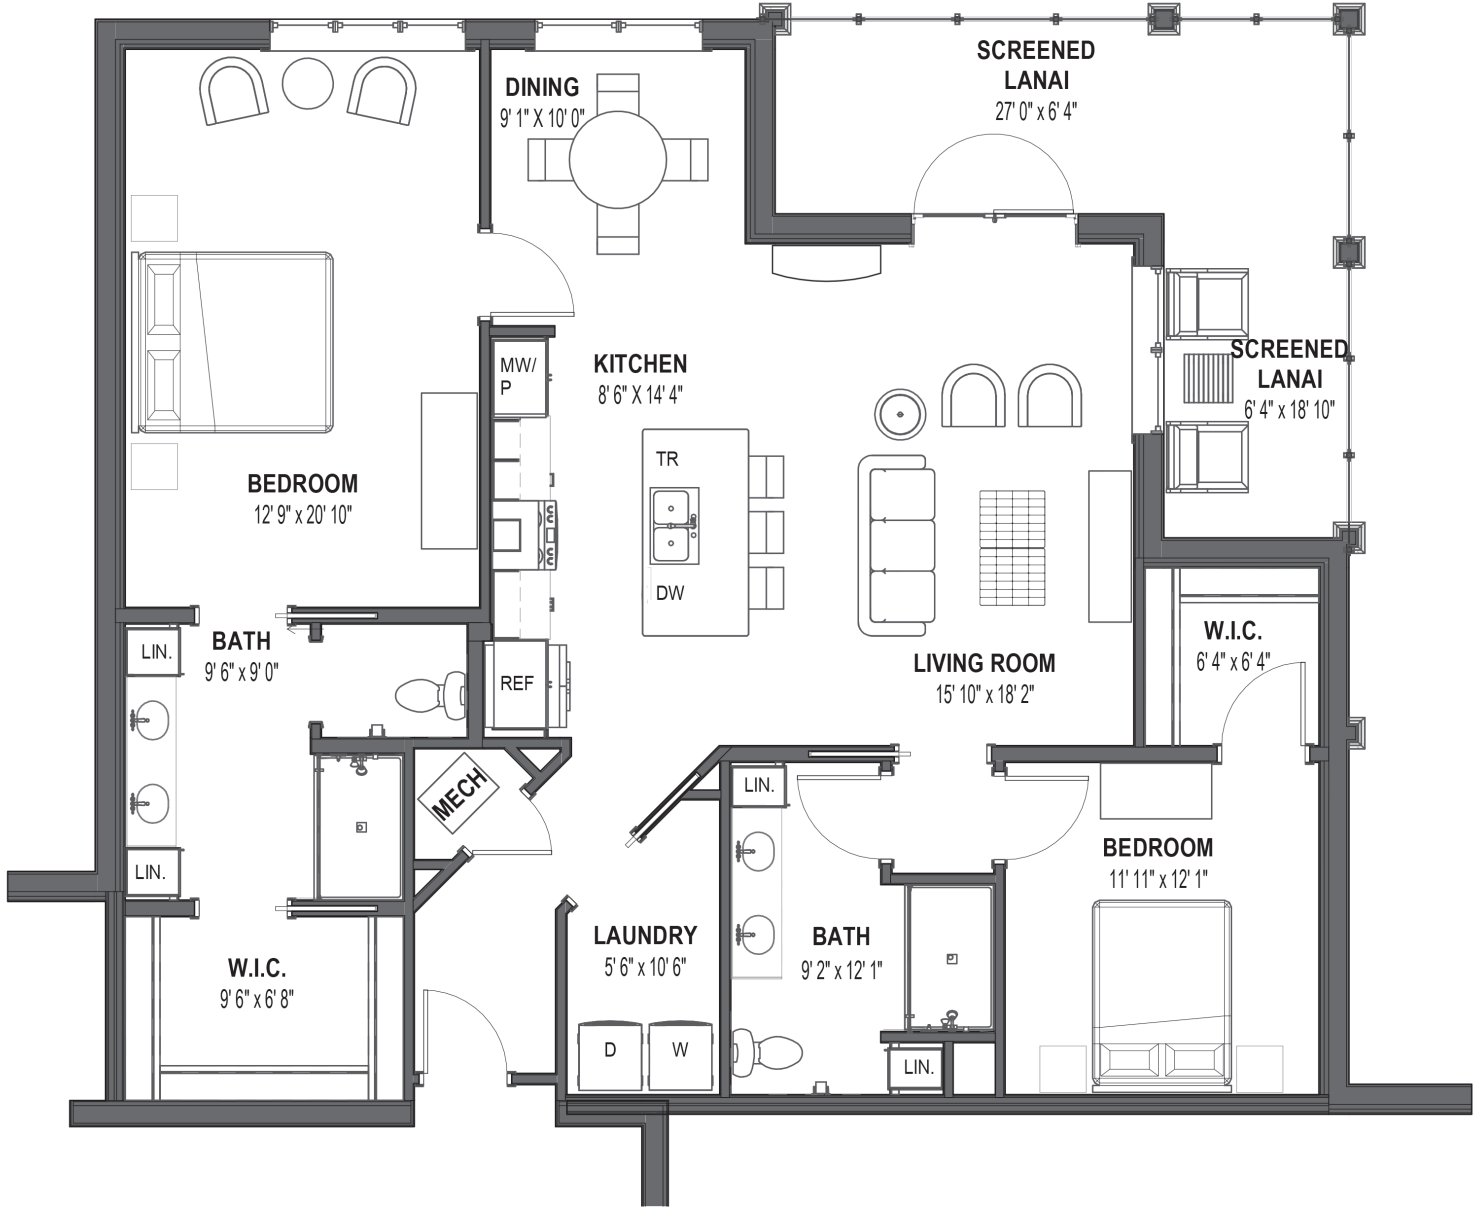

# SANDPIPER

2 Bedroom | 2 Bathroom | 1,393 sq. ft.

Square footage is approximate. All renderings are subject to change.

Information Center | 21101 Design Parc Lane, Unit #101 | Estero, FL 33928 | (239) 202-0505 | [ColonnadeEstero.org](http://ColonnadeEstero.org)