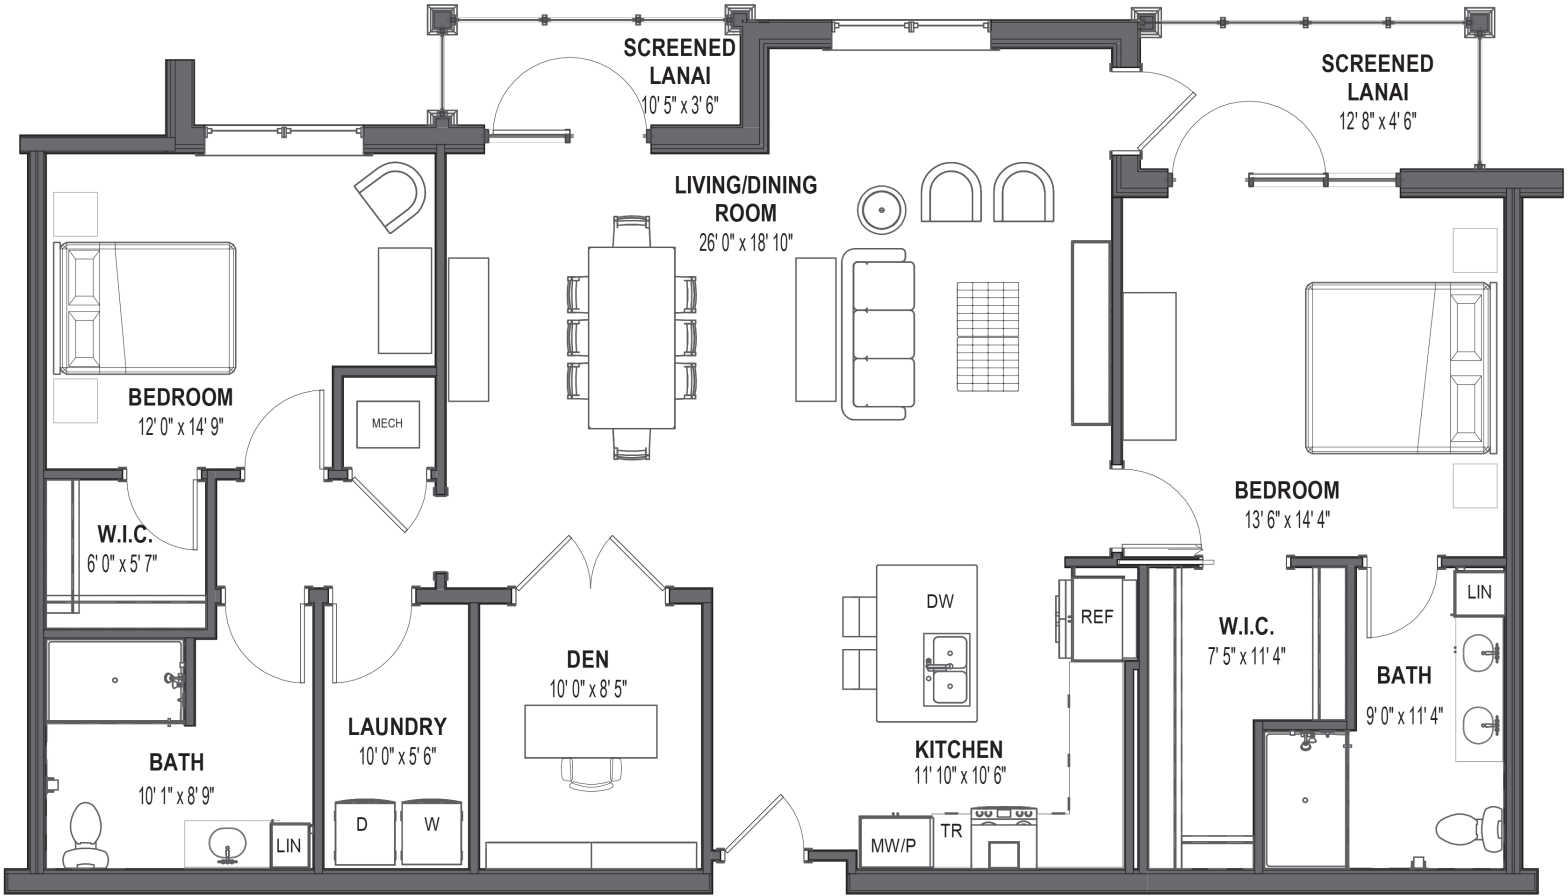

SPARROW

2 Bedroom, Den | 2 Bathroom | 1,527 sq. ft.

Square footage is approximate. All renderings are subject to change.

Information Center | 21101 Design Parc Lane, Unit #101 | Estero, FL 33928 | (239) 202-0505 | ColonnadeEstero.org