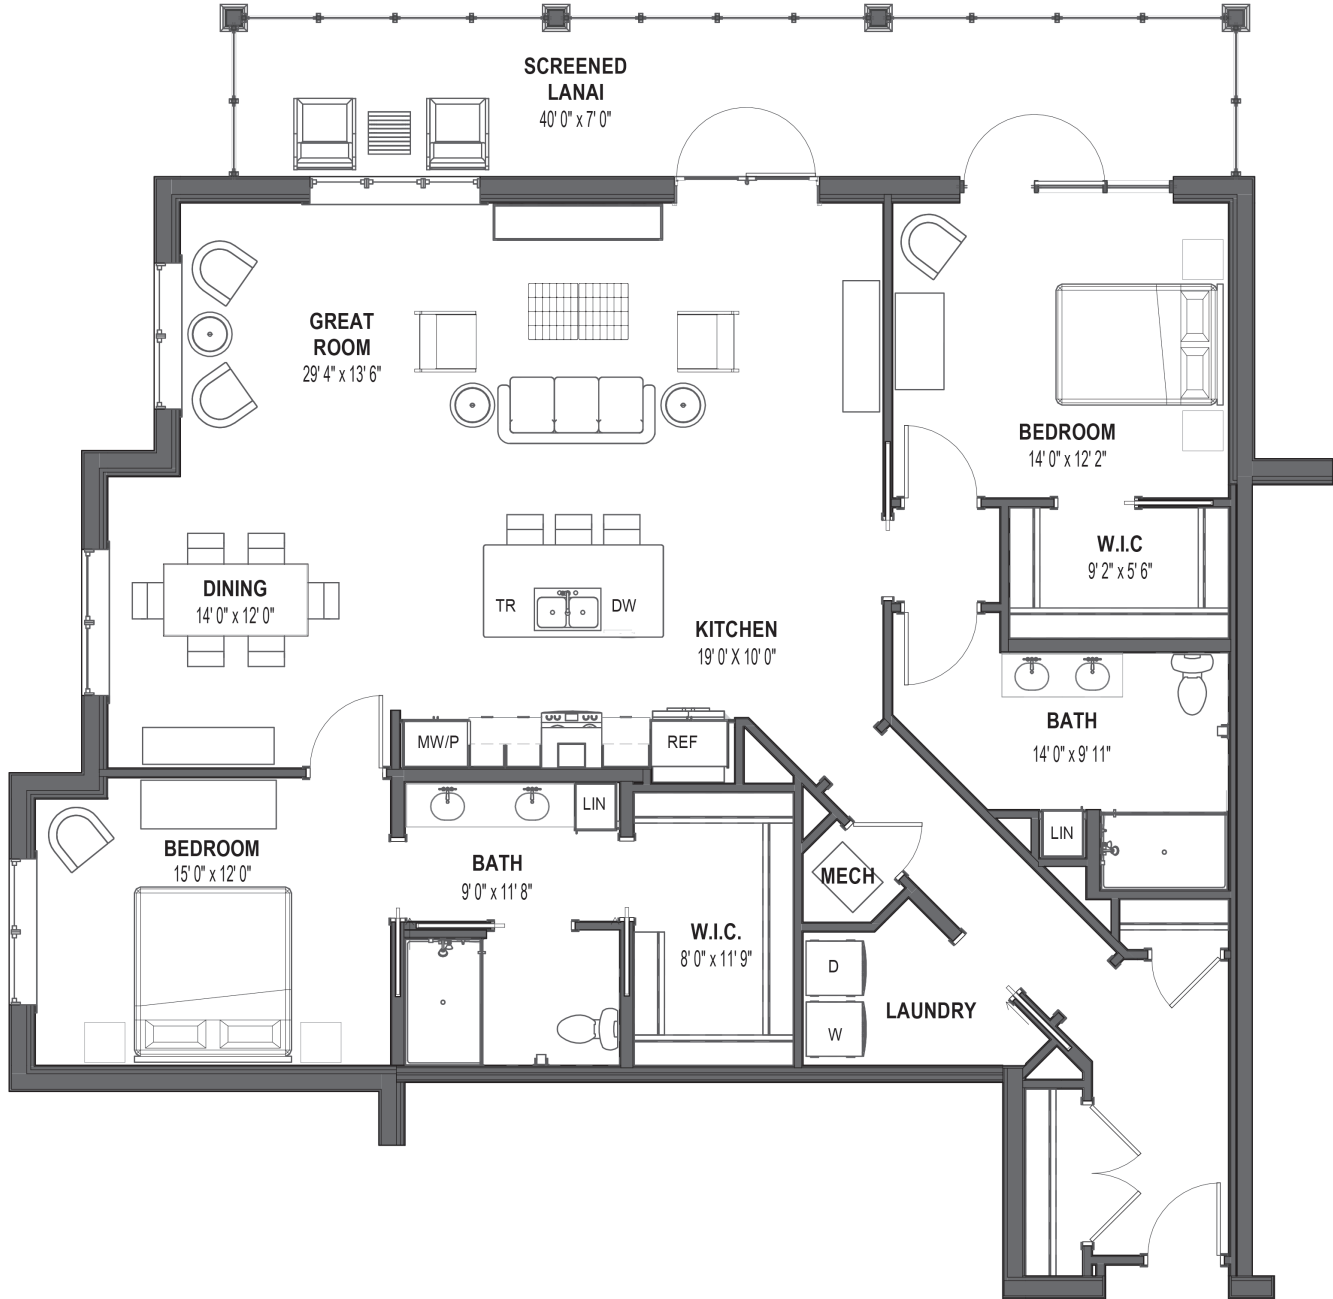

STARLING

2 Bedroom | 2 Bathroom | 1,722 sq. ft.

Square footage is approximate. All renderings are subject to change.

Information Center | 21101 Design Parc Lane, Unit #101 | Estero, FL 33928 | (239) 202-0505 | ColonnadeEstero.org