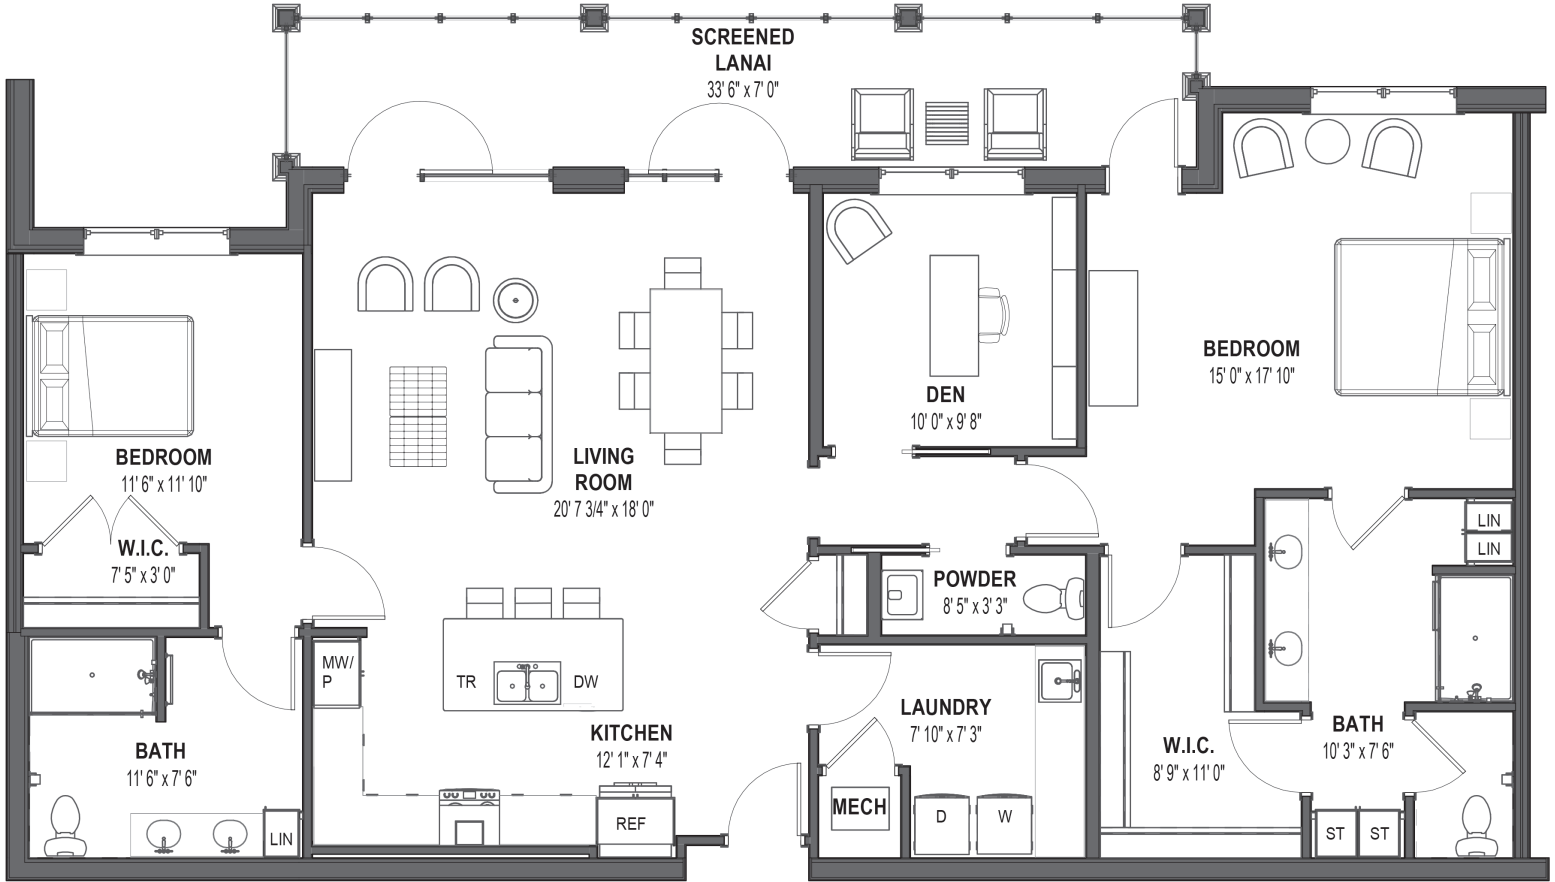

SWAN

2 Bedroom, Den | 2.5 Bathroom | 1,698 sq. ft.

Square footage is approximate. All renderings are subject to change.

Information Center | 21101 Design Parc Lane, Unit #101 | Estero, FL 33928 | (239) 202-0505 | ColonnadeEstero.org