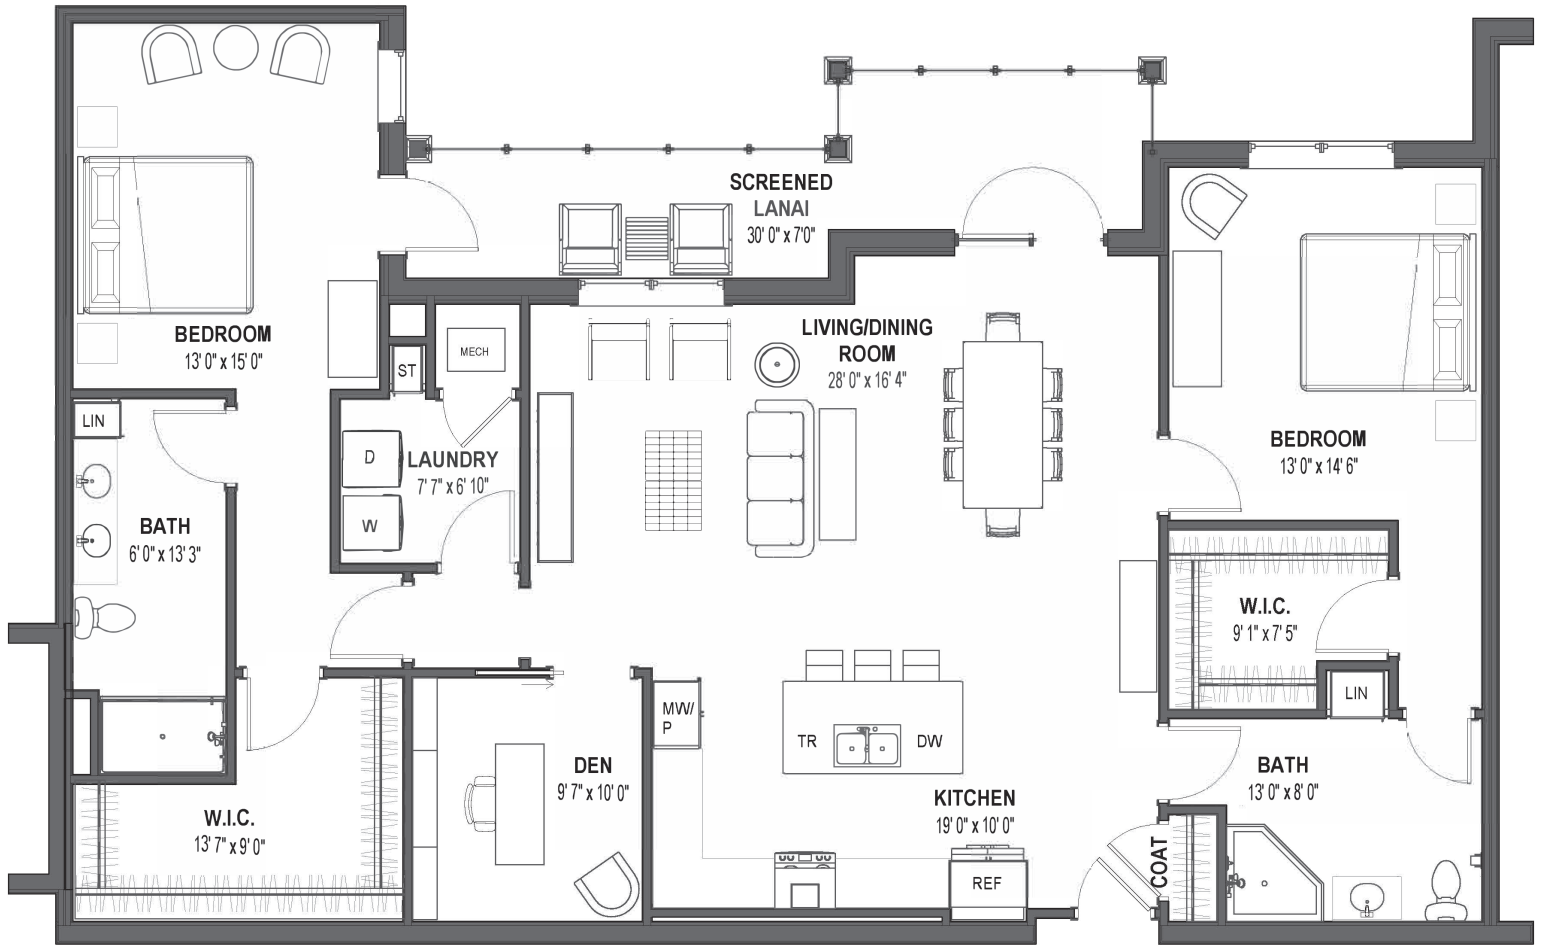

WHITE IBIS

2 Bedroom, Den | 2 Bathroom | 1,730 sq. ft.

Square footage is approximate. All renderings are subject to change.

Information Center | 21101 Design Parc Lane, Unit #101 | Estero, FL 33928 | (239) 202-0505 | ColonnadeEstero.org