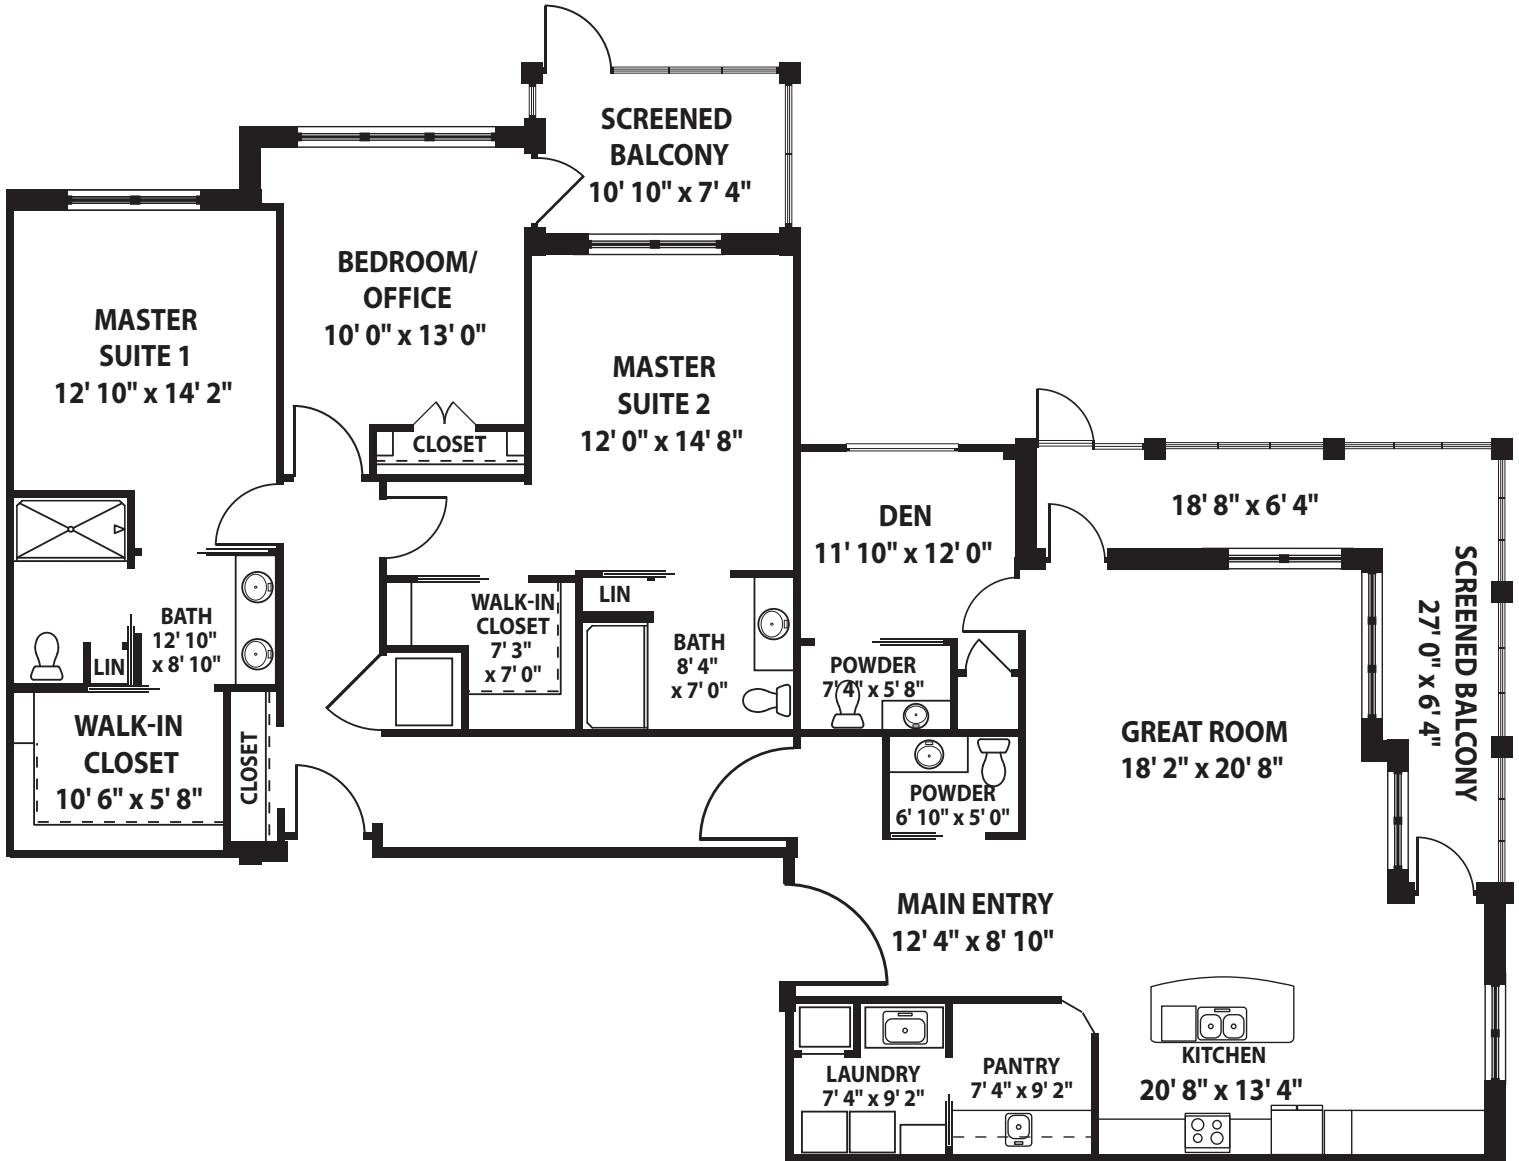

WILLET

3 Bedroom | 3 Bathroom | 2,400 sq ft.

Square footage is approximate. All renderings are subject to change.

Information Center | 21101 Design Parc Lane, Unit #101 | Estero, FL 33928 | (239) 202-0505 | ColonnadeEstero.org